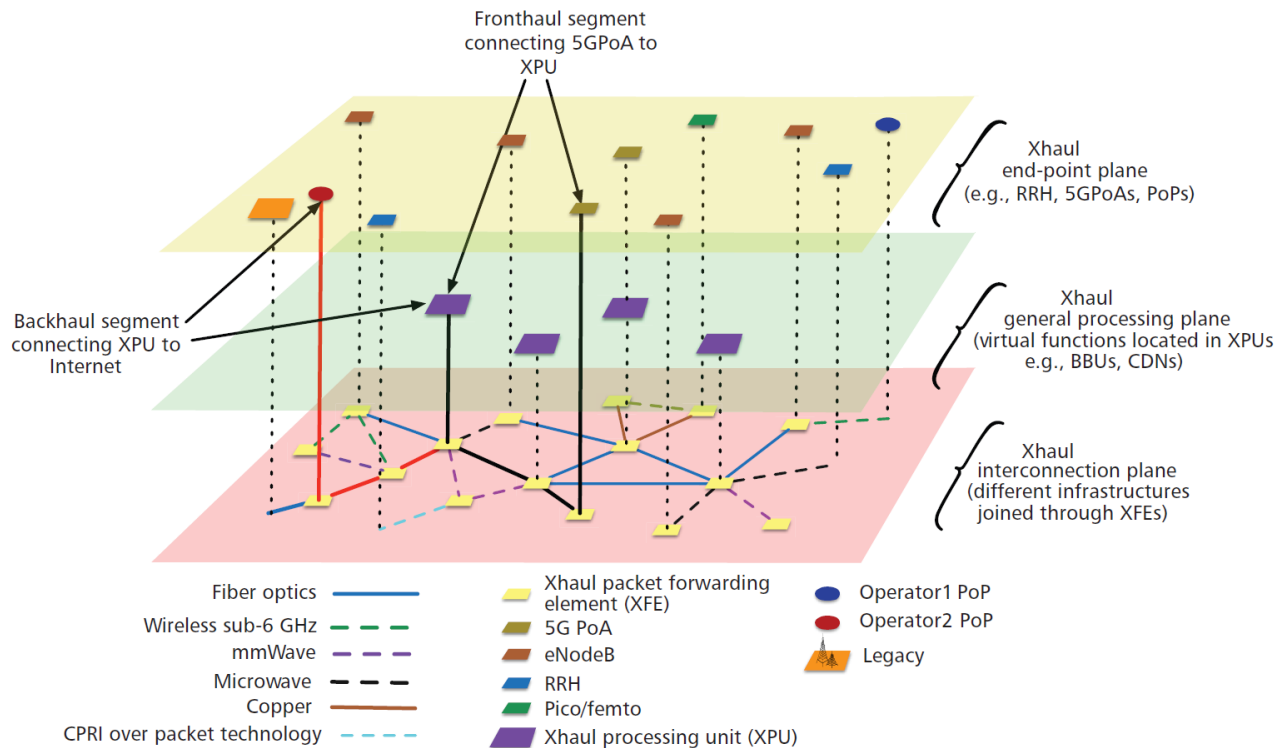

5G-Crosshaul Overview

Project Consortium

Operators

Orange, Telefonica, Telecom Italia

Vendors

ATOS, Ericsson, Interdigital, NEC, Nokia

Broadcaster/ Tech. Provider

Visiona, Telnet

SMEs

Eblink, Nextworks, CND,

R&D Centers

Create-net, CTTC, Fraunhofer HHI, ITRI

Universities

Univ. Carlos III, Univ. Lund, Pol.Torino

PM - Arturo Azcorra (UC3M)

TM - Xavier Costa (NEC)

R&D Areas

- Unified control plane for fronthaul/backhaul SDN/NFV-based (XCI)
- Unified data plane for fronthaul/backhaul technologies (XCF, XFE)
- 5G-enabling transm. techs, e.g., mmWave, uWave, optical and copper
- UCs: Dense Urban Society, Multi-Tenancy, Media Distr, MEC, Vehicular
- 5G-Crosshaul demonstration testbeds in Berlin, Madrid, Barcelona, Taiwan