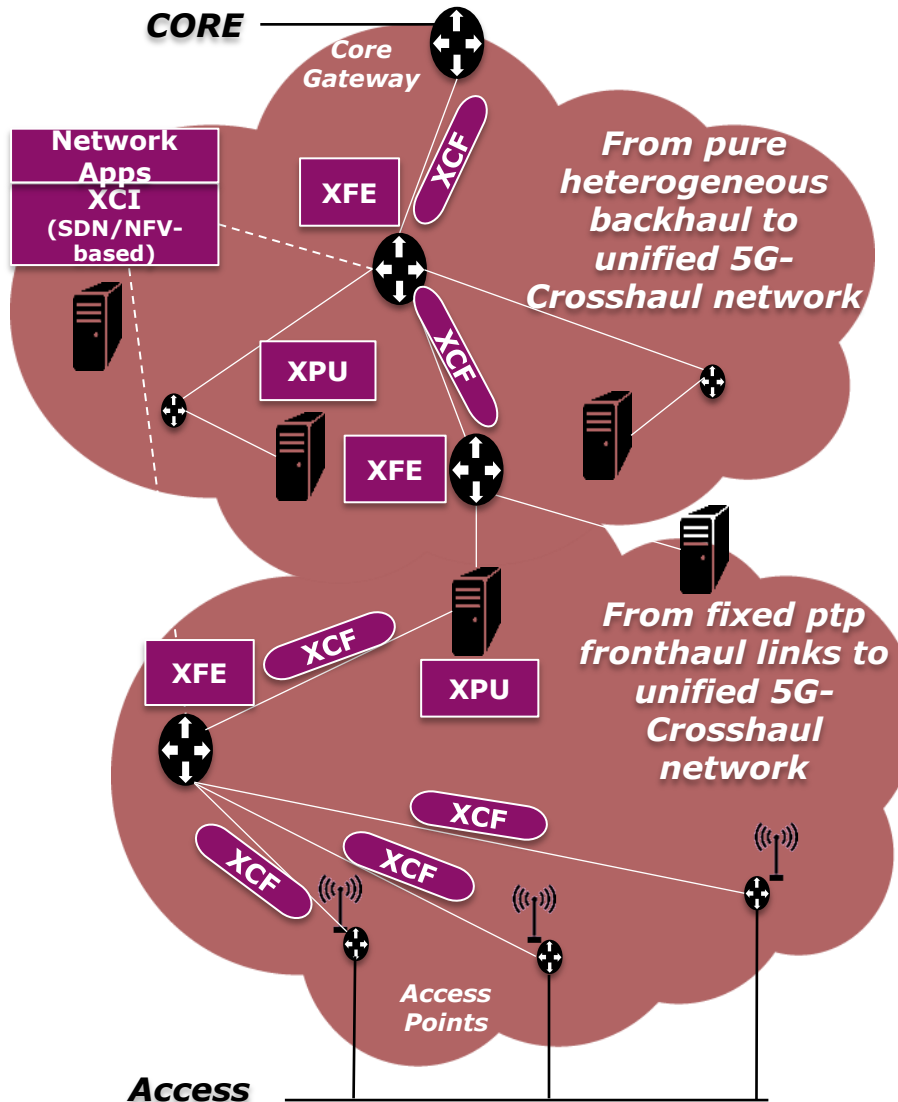

Broadcaster/ Tech. Provider

Visiona, Telnet

SMEs

Eblink, Nextworks, CND,

R&D Centers

Create-net, CTTC, Fraunhofer HHI, ITRI

Universities

Univ. Carlos III, Univ. Lund, Pol.Torino

PM - Arturo Azcorra (UC3M)

TM - Xavier Costa (NEC)

R&D Areas

- Unified control plane for fronthaul/backhaul SDN/NFV-based (XCI)
- Unified data plane for fronthaul/backhaul technologies (XCF, XFE)
- 5G-enabling transm. techs, e.g., mmWave, uWave, optical and copper
- UCs: Dense Urban Society, Multi-Tenancy, Media Distr, MEC, Vehicular
- 5G-Crosshaul demonstration testbeds in Berlin, Madrid, Barcelona, Taiwan

5G-Crosshaul - Main Building Blocks

A holistic approach for converged Fronthaul and Backhaul under common SDN/NFV-based control, capable of supporting new 5G RAN architectures (vRAN) and performance requirements

Main building blocks

- **XCF – Common Frame** capable of transporting the mixture of various Fronthaul and backhaul traffic
- **XFE – Forwarding Element** for forwarding the Crosshaul traffic in the XCF format under the XCI control
- **XPU – Processing Unit** for executing virtualized network functions and/or centralized access protocol functions (vRAN)
- **XCI – Control Infrastructure** that is SDN-based and NFV-enabled for executing the orchestrator's resource allocation decisions
- **Novel network apps** on top to achieve certain KPIs or services