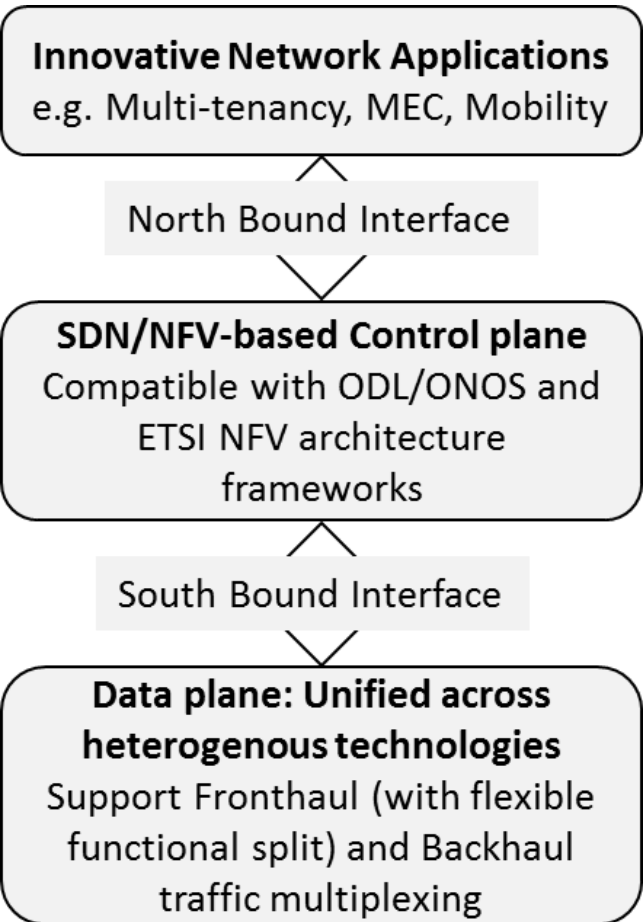

PM - Arturo Azcorra (UC3M)

TM - Xavier Costa (NEC)

R&D Areas

- Unified control plane for fronthaul/backhaul SDN/NFV-based (XCI)
- Unified data plane for fronthaul/backhaul technologies (XCF, XFE)
- 5G-enabling transm. techs, e.g., mmWave, uWave, optical and copper
- UCs: Dense Urban Society, Multi-Tenancy, Media Distr, MEC, Vehicular
- 5G-Crosshaul demonstration testbeds in Berlin, Madrid, Barcelona, Taiwan

5G-Crosshaul - Main Building Blocks

A holistic approach for converged Fronthaul and Backhaul under common SDN/NFV-based control, capable of supporting new 5G RAN architectures (vRAN) and performance requirements

Main building blocks

- **XCF – Common Frame** capable of transporting the mixture of various Fronthaul and backhaul traffic
- **XFE – Forwarding Element** for forwarding the Crosshaul traffic in the XCF format under the XCI control
- **XPU – Processing Unit** for executing virtualized network functions and/or centralized access protocol functions (vRAN)
- **XCI – Control Infrastructure** that is SDN-based and NFV-enabled for executing the orchestrator's resource allocation decisions
- **Novel network apps** on top to achieve certain KPIs or services

5G-Crosshaul Architecture - Overall view

5G-Crosshaul Architecture - Overall view

Thank you for your attention

5G X Crosshaul