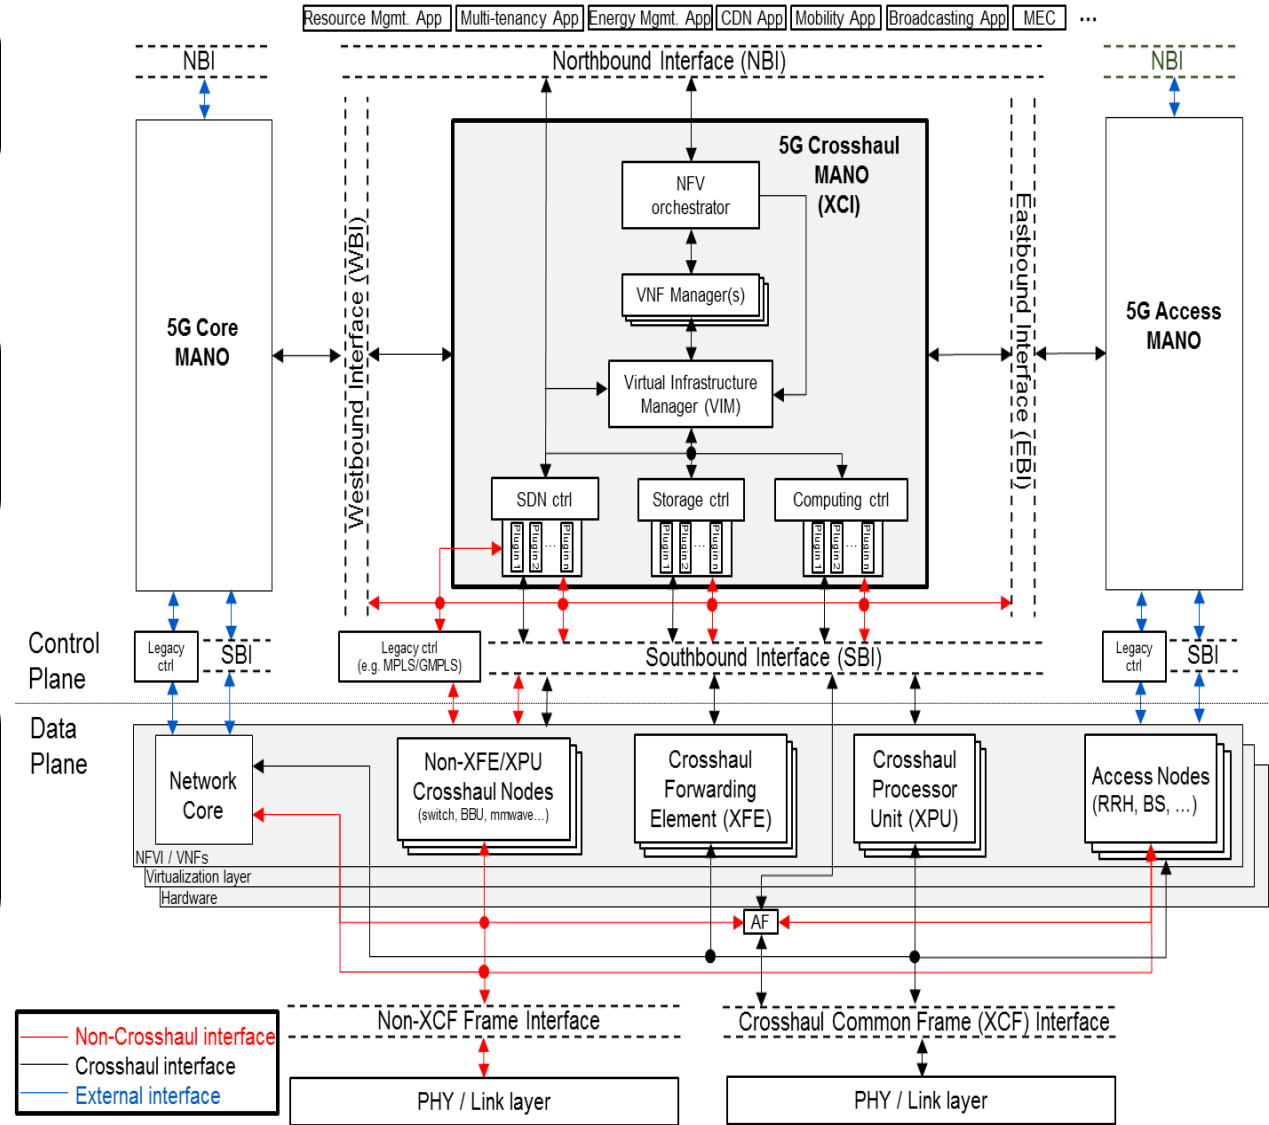

PM - Arturo Azcorra (UC3M)

TM - Xavier Costa (NEC)

R&D Areas

- Unified control plane for fronthaul/backhaul SDN/NFV-based (XCI)
- Unified data plane for fronthaul/backhaul technologies (XCF, XFE)
- 5G-enabling transm. techs, e.g., mmWave, uWave, optical and copper
- UCs: Dense Urban Society, Multi-Tenancy, Media Distr, MEC, Vehicular
- 5G-Crosshaul demonstration testbeds in Berlin, Madrid, Barcelona, Taiwan

5G-Crosshaul - Main Building Blocks

A holistic approach for converged Fronthaul and Backhaul under common SDN/NFV-based control, capable of supporting new 5G RAN architectures (vRAN) and performance requirements

Main building blocks

- **XCF – Common Frame** capable of transporting the mixture of various Fronthaul and backhaul traffic
- **XFE – Forwarding Element** for forwarding the Crosshaul traffic in the XCF format under the XCI control
- **XPU – Processing Unit** for executing virtualized network functions and/or centralized access protocol functions (vRAN)
- **XCI – Control Infrastructure** that is SDN-based and NFV-enabled for executing the orchestrator's resource allocation decisions
- **Novel network apps** on top to achieve certain KPIs or services

5G-Crosshaul Architecture - Overall view

5G-Crosshaul Architecture - Overall view

Thank you for your attention

5G X Crosshaul