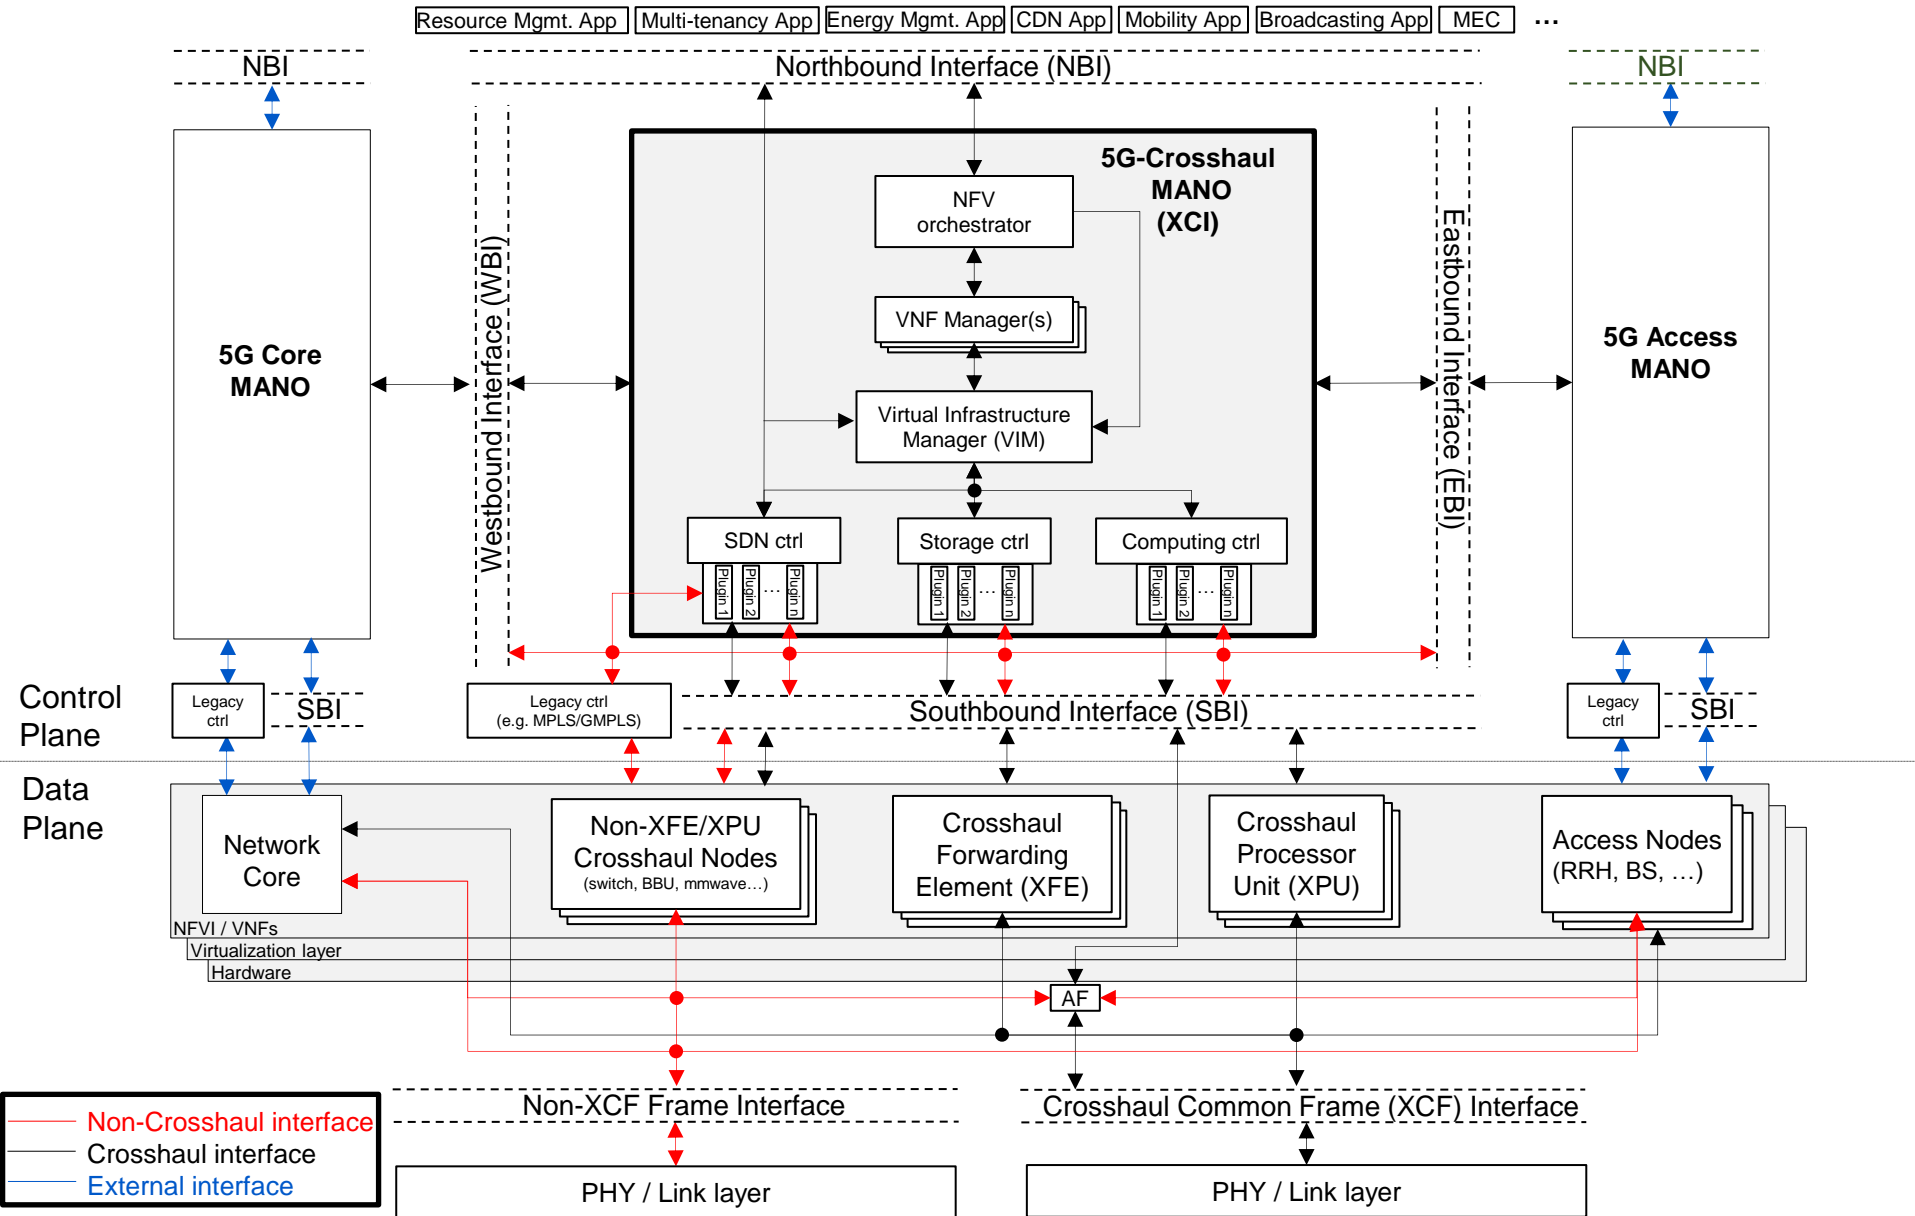

PM - Arturo Azcorra (UC3M)

TM - Xavier Costa (NEC)

R&D Areas

- Unified control plane for fronthaul/backhaul SDN/NFV-based (XCI)
- Unified data plane for fronthaul/backhaul technologies (XCF, XFE)
- 5G-enabling transm. techs, e.g., mmWave, uWave, optical and copper
- UCs: Dense Urban Society, Multi-Tenancy, Media Distr, MEC, Vehicular
- 5G-Crosshaul demonstration testbeds in Berlin, Madrid, Barcelona, Taiwan

5G-Crosshaul - Main Building Blocks

A holistic approach for converged Fronthaul and Backhaul under common SDN/NFV-based control, capable of supporting new 5G RAN architectures (vRAN) and performance requirements

Main building blocks

- **XCF – Common Frame** capable of transporting the mixture of various Fronthaul and backhaul traffic
- **XFE – Forwarding Element** for forwarding the Crosshaul traffic in the XCF format under the XCI control
- **XPU – Processing Unit** for executing virtualized network functions and/or centralized access protocol functions (vRAN)
- **XCI – Control Infrastructure** that is SDN-based and NFV-enabled for executing the orchestrator's resource allocation decisions
- **Novel network apps** on top to achieve certain KPIs or services

5G-Crosshaul Architecture - Overall view

5G-Crosshaul Architecture - Overall view

Thank you for your attention

5G X Crosshaul